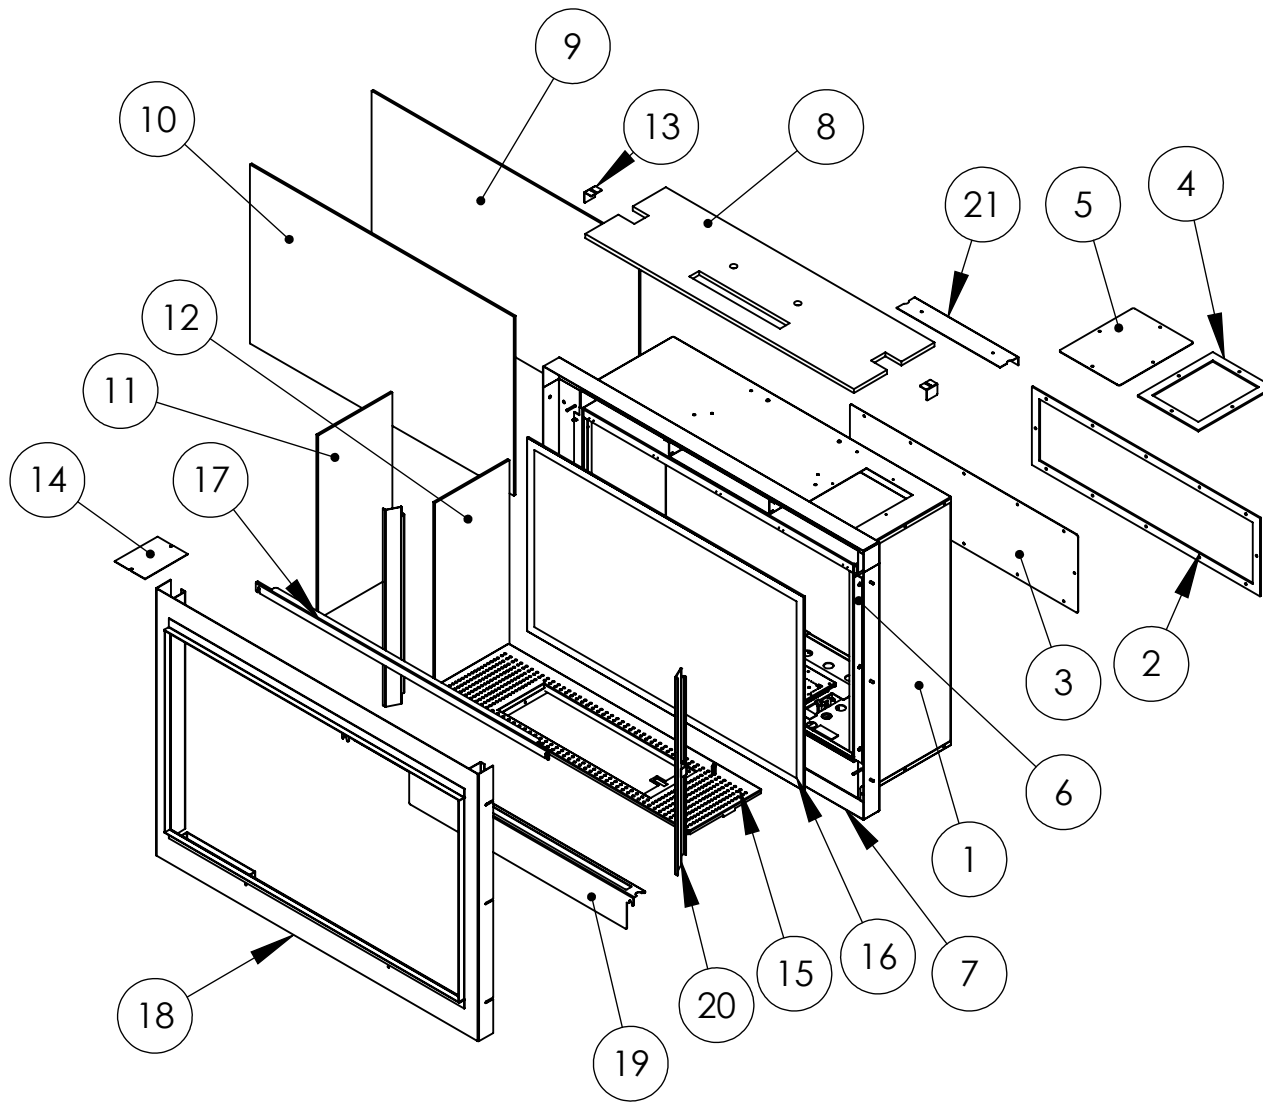

# 780 FL Mrk 2 Assembly

ITEM NO.	Description	Part NO	QTY.
1	780 Outer Firebox	5769	1
2	780 Rear Cover Gasket	5758	1
3	780 Rear Inspection Cover	5767	1
4	780 Top Inspection Gasket	5757	1
5	780 Top Inspection Cover	5768	1
6	780 Inner Fire box	5771	1
7	780 Fireplace bottom cover	6769	1
8	780 Top Liner	5756	1
9	Inner ceramic Liner Rear	7817	1
10	Rear Glass Liner	part of 6196	1
11	Inner ceramic Liner Side	7718	2
12	Glass Side Liner	part of 6196	2
13	side liner fixing Bracket	7955	2
14	Gas connection Cover	5766	1
15	780 FL Mrk 2 Air Tray Assy	8686	1
16	Front Glass Panel	5763	1
17	Glass Clamp	5765	1
18	Fireplace Frame	5772	1
19	780 Inlet cover Mrk 2	8685	1
20	780 Side Cover	5774	2
21	Restrictor Plate	5770	1